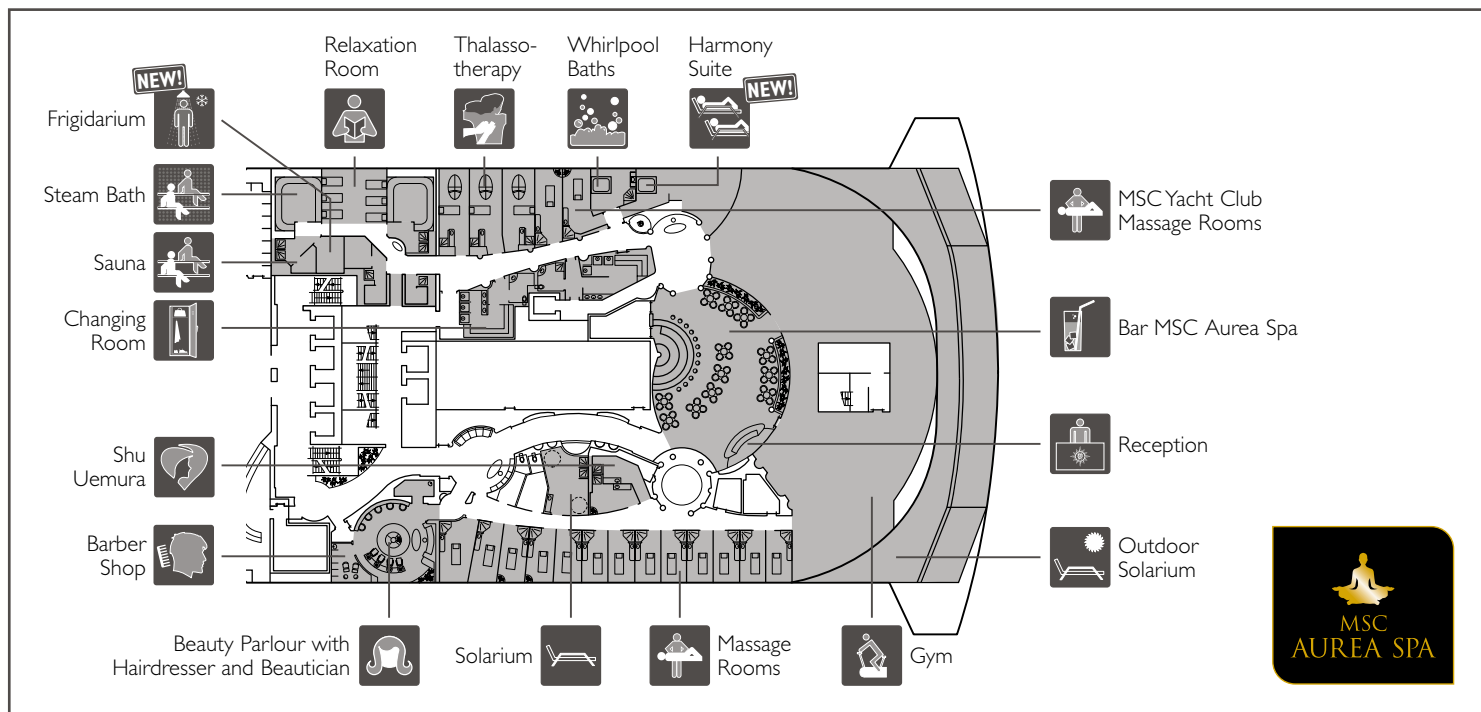

ENTERTAINMENT, SPA & SPORTS

ENTERTAINMENT FOR CHILDREN & TEENS	Seats	Use	Surface (m²)	Deck
4D CINEMA	10	4D cinema	45	16 Acquamarina
DOREMI CASTLE AQUA PARK ADVENTURES		Water playground	290	16 Acquamarina
DOREMILAND		Children's area	195	15 Cristallo
F1 SIMULATOR	1	Formula 1 simulator	40	16 Acquamarina
GRAFFITI'S	31	Teens club and discotheque	110	15 Cristallo
LA CAMELLA		Candy & confectionary shop	30	6 Diamante
VIRTUAL WORLD		Teens arcade	80	16 Acquamarina

SPA & RELAX	Seats	Use	Surface (m²)	Deck
BREZZA MARINA		Solarium, whirlpool baths	442	16 Acquamarina
MSC AUREA SPA	48 (reception)	Beauty farm, beauty parlour, barber shop, fitness centre, bar	1.700	14 Smeraldo
TOP 18 EXCLUSIVE SOLARIUM		Solarium, whirlpool bath	845	18 Topazio

SPORT ACTIVITIES	Seats	Use	Surface (m²)	Deck
BOWLING		Bowling	50	7 Rubino
POWER WALKING TRACK		Power walking track of 235 m	1.140	15 Cristallo
SHUFFLEBOARD		Shuffleboard	118	16 Acquamarina

POOLS	Seats	Use	Surface (m²)	Deck
AQUA PARK		Main pool with fountains and water jets	2.091	14 Smeraldo
LA PLAYA PRECIOSA		Pool with sliding roof, bar	820	14 Smeraldo
THE GARDEN POOL		Aft pool	320	15 Cristallo