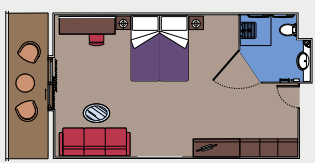

2 Suites for guests with reduced mobility

Deluxe suites (≈39 m²)

Double bed can be converted into two single beds.

Air conditioning, spacious wardrobe, bathroom with shower, interactive TV, telephone, Wi-Fi internet connection (for a fee), mini bar, safe deposit box.

28 Aurea Suites

Aurea suites with balcony or panoramic window (from ≈21 to 47 m²)

Double bed can be converted into two single beds.

Air conditioning, walk-in wardrobe, bathroom with bathtub, interactive TV, telephone, Wi-Fi internet connection (for a fee), mini bar, safe deposit box.

43 Cabins for guests with reduced mobility

28 Balcony Cabins (from ≈32 to 42 m²)
2 Ocean View (≈29 m²)
13 Inside (≈24 m²)

Double bed can be converted into two single beds.

Air conditioning, spacious wardrobe, bathroom with shower, interactive TV, telephone, Wi-Fi internet connection (for a fee), mini bar, safe deposit box.

FACILITIES FOR GUESTS WITH REDUCED MOBILITY

Available categories	Cat. 1,2,3,4,6,7,8,9,10, 11, YC1
Cabin door width	88,5 cm (81,5 cm YC1 cabins)
Bathroom door width	90 cm
Size of cabin (floor space)	≈24 to ≈39 m²
Size of bathroom	3,5 m²
Is there a fold-down seat in the shower?	Yes
Height of seat from the floor	44 cm
Does the WC seat have grab rails?	Yes
Are wheelchairs available on board?	In limited numbers *
Are all decks/public areas accessible?	Yes
Are all lifeboats wheelchair-accessible?	No **
Do the lifts have deck indicators?	Visual, Audio & Braille
Can severely visually impaired/blind guests be catered for on the cruise?	Only with full-time carer

* Only for embarkation, disembarkation and emergencies.
** In the event of an emergency, dedicated personnel will help guests with reduced mobility to board lifeboats.