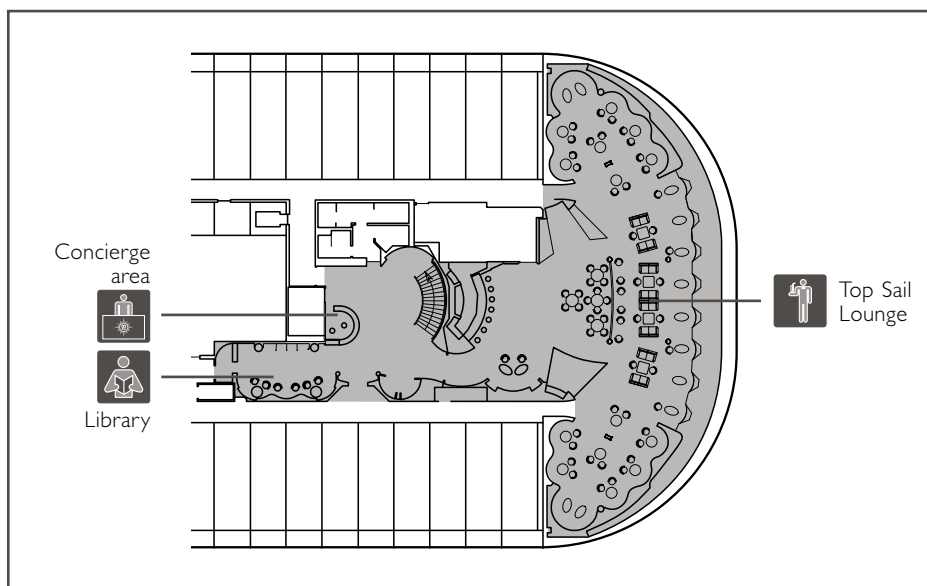

CONCIERGE

MSC YACHT CLUB	Seats	Exclusive services	Surface (m ²)	Deck
CONCIERGE AREA	24	Reception with 24-hour concierge service	113	15 Cristallo
LA PALMERAIE	100	Restaurant	218	15 Cristallo
LIBRARY	8	Library in the concierge area	39	15 Cristallo
MSC AUREA SPA		Exclusive access with private lift, 2 private massage rooms	47	14 Smeraldo
SUITES WITH BUTLER SERVICE	69	24-hour butler service	from ≈26 to ≈53	12, 15, 16
THE ONE BAR		Bar, buffet	1.177	18 Topazio Deck
THE ONE POOL		Pool, 2 whirlpool baths and solarium		
TOP SAIL LOUNGE	141	Panoramic forward lounge, bar	297	15 Cristallo

CABIN CATEGORIES

1	Inside	6	Balcony Cabin
2	Inside	7	Balcony Cabin
3	Inside	8	Balcony Cabin
4	Ocean View	9	Balcony Cabin
5	Ocean View	10	Balcony Cabin

YC CABINS CATEGORIES

YC1	Deluxe Suite
YC2	Executive & Family Suite
YC3	Royal Suite