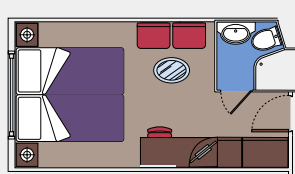

CABIN TYPES

2 Royal Suites

Royal suites (≈52 m²)

Double bed can be converted into two single beds.

Air conditioning, walk-in wardrobe, bathroom with bathtub, interactive TV, telephone, Wi-Fi internet connection (for a fee), mini bar, safe deposit box.

1.106 Balcony Cabins

Balcony cabins (from 17 to 26 m²)

Double bed can be converted into two single beds.

Air conditioning, spacious wardrobe, bathroom with shower or bathtub, interactive TV, telephone, Wi-Fi internet connection (for a fee), mini bar, safe deposit box.

113 Ocean View

Cabins with porthole (from 12 to ≈20 m²)

Double bed can be converted into two single beds.

Air conditioning, bathroom with shower; interactive TV, telephone, Wi-Fi internet connection (for a fee), mini bar, safe deposit box.

392 Inside

Inside cabins (from ≈13 to 16 m²)

Double bed can be converted into two single beds.

Air conditioning, bathroom with shower; interactive TV, telephone, Wi-Fi internet connection (for a fee), mini bar, safe deposit box.