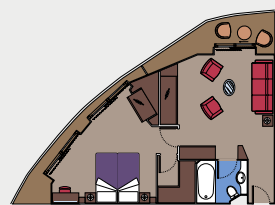

CABIN CATEGORIES

1	Inside	6	Balcony Cabin
2	Inside	7	Balcony Cabin
3	Inside	8	Balcony Cabin
4	Ocean View	9	Balcony Cabin
5	Ocean View	10	Balcony Cabin

YC CABINS CATEGORIES

YC1	Deluxe Suite
YC2	Executive & Family Suite
YC3	Royal Suite

LEGEND

- ▲ Sofa bed
- ◆ Double sofa bed
- 3rd bed is a bunk bed
- 3rd and 4th beds are bunks
- ✕ Connecting cabins
- MSC Yacht Club/Aurea Suite cabin with balcony
- ◻ MSC Yacht Club/Aurea Suite cabin with panoramic sealed window
- H Cabin for guests with reduced mobility
- ★ Juliet balcony (non-walkable area)

392 Inside

Inside cabins (from ≈13 to 16 m²)

Double bed can be converted into two single beds.

Air conditioning, bathroom with shower; interactive TV, telephone, Wi-Fi internet connection (for a fee), mini bar, safe deposit box.

28 Aurea Suites

Aurea suites with balcony or panoramic window (from ≈21 to 47 m²)

Double bed can be converted into two single beds.

Air conditioning, walk-in wardrobe, bathroom with bathtub, interactive TV, telephone, Wi-Fi internet connection (for a fee), mini bar, safe deposit box.