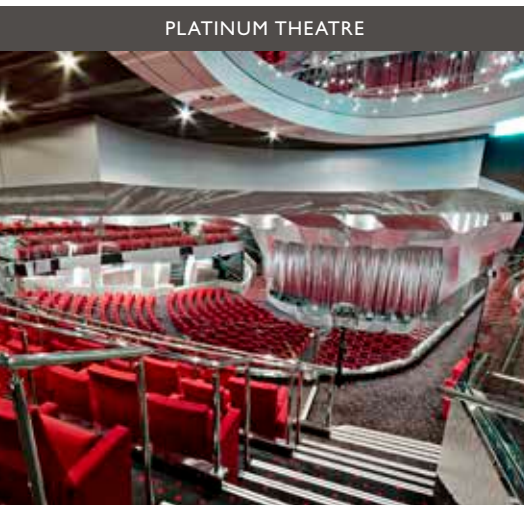

PLATINUM THEATRE