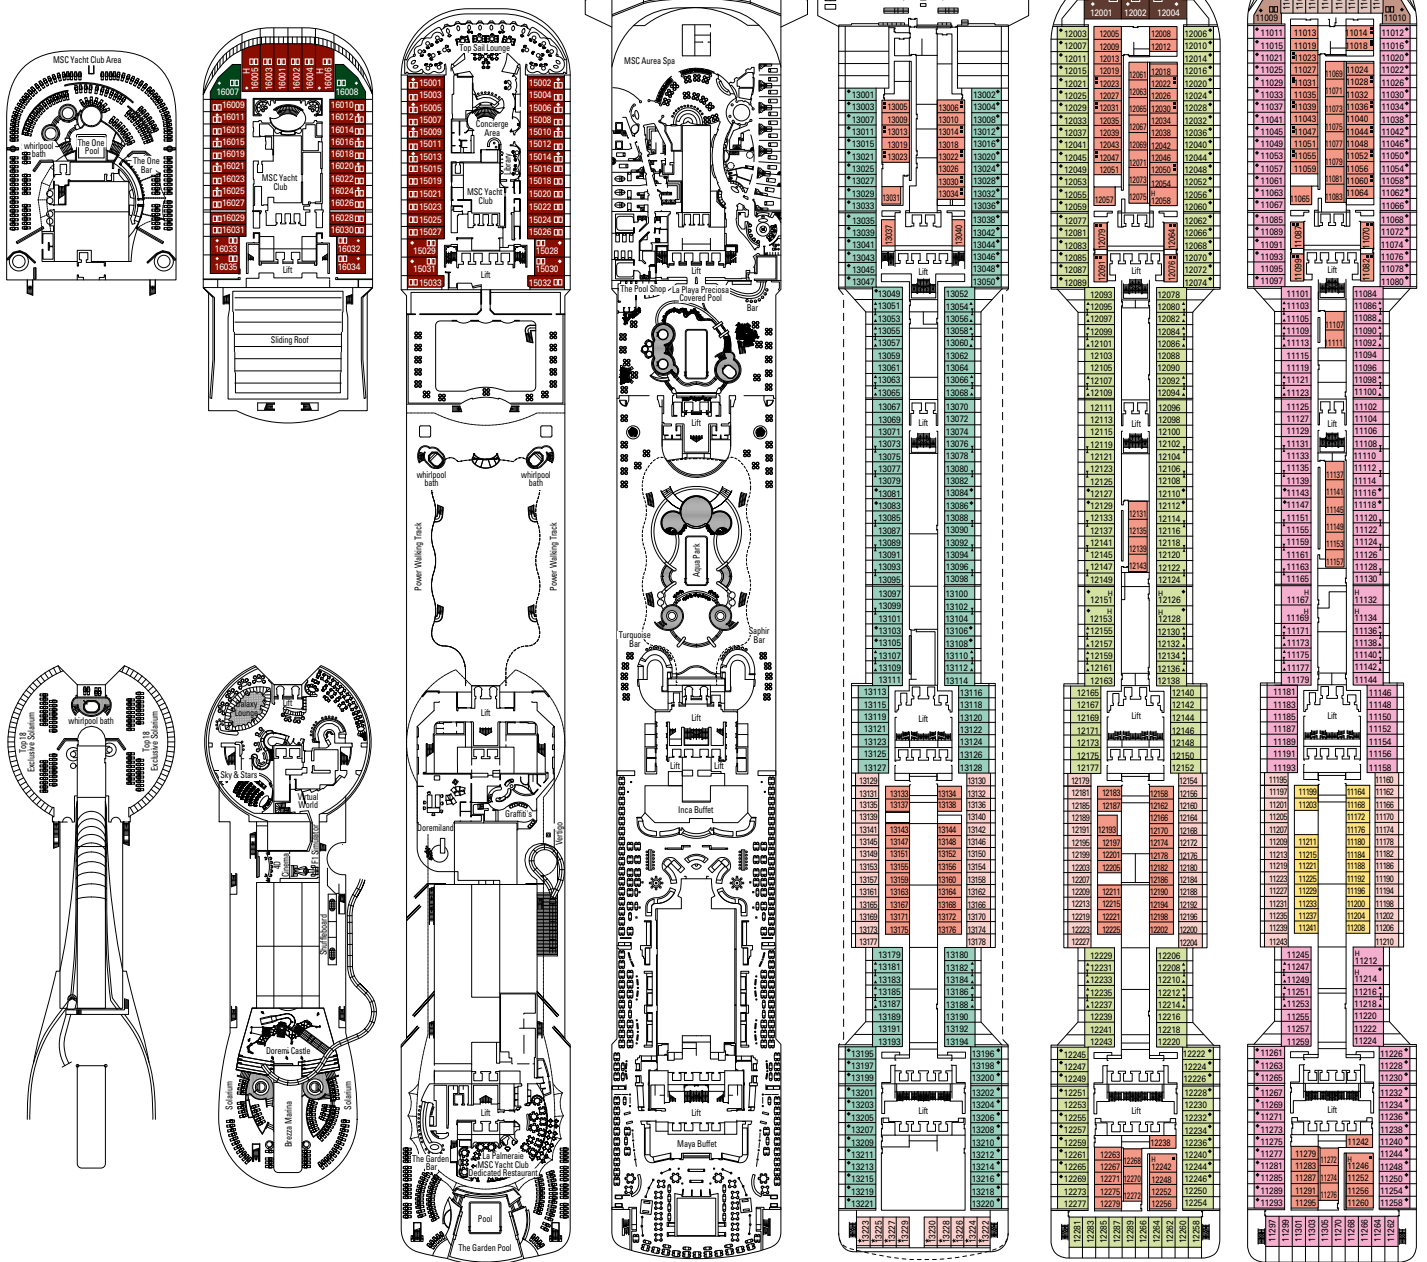

DECK PLAN & ACCOMMODATION

- Topazio Deck 18
- Acquamarina Deck 16
- Cristallo Deck 15
- Smeraldo Deck 14
- Ametista Deck 13
- Opale Deck 12
- Giada Deck 11
- Termalina Deck 10
- Agata Deck 9
- Onice Deck 8
- Rubino Deck 7
- Diamante Deck 6
- Corallo Deck 5
- Ambra Deck 4

Topazio Deck 18

DECK 18
TOPAZIO

DECK 16
ACQUAMARINA

DECK 15
CRISTALLO

DECK 14
SMERALDO

DECK 13
AMETISTA

DECK 12
OPALE

DECK 11
GIADA