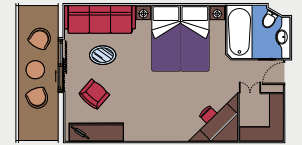

Deluxe suites (from ≈26 to ≈32 m²)

Double bed can be converted into two single beds.

Air conditioning, walk-in wardrobe, bathroom with bathtub, interactive TV, telephone, Wi-Fi internet connection (for a fee), mini bar, safe deposit box.