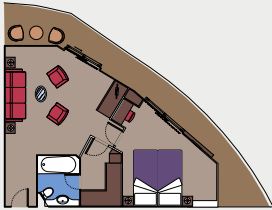

LEGEND

- ▲ Sofa bed
- ◆ Double sofa bed
- 3rd bed is a bunk bed
- 3rd and 4th beds are bunks
- ✕ Connecting cabins
- MSC Yacht Club/Aurea Suite cabin with balcony
- ◻ MSC Yacht Club/Aurea Suite cabin with panoramic sealed window
- H Cabin for guests with reduced mobility
- ★ Juliet balcony (non-walkable area)

CABIN TYPES

2 Royal Suites

Royal suites (≈52 m²)

Double bed can be converted into two single beds.

Air conditioning, walk-in wardrobe, bathroom with bathtub, interactive TV, telephone, Wi-Fi internet connection (for a fee), mini bar, safe deposit box.