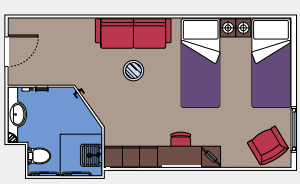

FACILITIES FOR GUESTS WITH REDUCED MOBILITY

Available categories	Cat. 1,2,3,4,6,7,8,9,10, 11, YC1
Cabin door width	88,5 cm (81,5 cm YC1 cabins)
Bathroom door width	90 cm
Size of cabin (floor space)	≈24 to ≈39 m²
Size of bathroom	3,5 m²
Is there a fold-down seat in the shower?	Yes
Height of seat from the floor	44 cm
Does the WC seat have grab rails?	Yes
Are wheelchairs available on board?	In limited numbers *
Are all decks/public areas accessible?	Yes
Are all lifeboats wheelchair-accessible?	No **
Do the lifts have deck indicators?	Visual, Audio & Braille
Can severely visually impaired/blind guests be catered for on the cruise?	Only with full-time carer

* Only for embarkation, disembarkation and emergencies.
** In the event of an emergency, dedicated personnel will help guests with reduced mobility to board lifeboats.