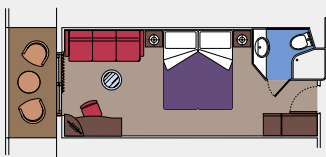

LEGEND

- ▲ Sofa bed
- ◆ Double sofa bed
- 3rd bed is a bunk bed
- 3rd and 4th beds are bunks
- ✕ Connecting cabins
- MSC Yacht Club/Aurea Suite cabin with balcony
- ◻ MSC Yacht Club/Aurea Suite cabin with panoramic sealed window
- H Cabin for guests with reduced mobility
- ★ Juliet balcony (non-walkable area)

CABIN TYPES

2 Royal Suites

Royal suites (≈52 m²)

Double bed can be converted into two single beds.

Air conditioning, walk-in wardrobe, bathroom with bathtub, interactive TV, telephone, Wi-Fi internet connection (for a fee), mini bar, safe deposit box.

62 Deluxe Suites

Deluxe suites (from ≈26 to ≈32 m²)

Double bed can be converted into two single beds.

Air conditioning, walk-in wardrobe, bathroom with bathtub, interactive TV, telephone, Wi-Fi internet connection (for a fee), mini bar, safe deposit box.

1.106 Balcony Cabins

Balcony cabins (from 17 to 26 m²)

Double bed can be converted into two single beds.

Air conditioning, spacious wardrobe, bathroom with shower or bathtub, interactive TV, telephone, Wi-Fi internet connection (for a fee), mini bar, safe deposit box.