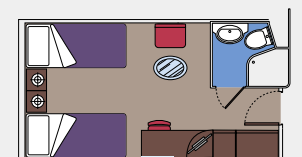

1.106 Balcony Cabins

Balcony cabins (from 17 to 26 m²)

Double bed can be converted into two single beds.

Air conditioning, spacious wardrobe, bathroom with shower or bathtub, interactive TV, telephone, Wi-Fi internet connection (for a fee), mini bar, safe deposit box.

113 Ocean View

Cabins with porthole (from 12 to ≈20 m²)

Double bed can be converted into two single beds.

Air conditioning, bathroom with shower; interactive TV, telephone, Wi-Fi internet connection (for a fee), mini bar, safe deposit box.

392 Inside

Inside cabins (from ≈13 to 16 m²)

Double bed can be converted into two single beds.

Air conditioning, bathroom with shower; interactive TV, telephone, Wi-Fi internet connection (for a fee), mini bar, safe deposit box.