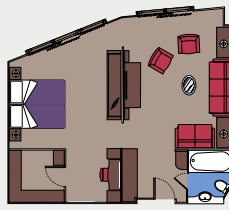

Executive & Family suites with panoramic sealed window (from 45 to ≈53 m²)

Double bed can be converted into two single beds.

Air conditioning, walk-in wardrobe, bathroom with bathtub, interactive TV, telephone, Wi-Fi internet connection (for a fee), mini bar, safe deposit box.